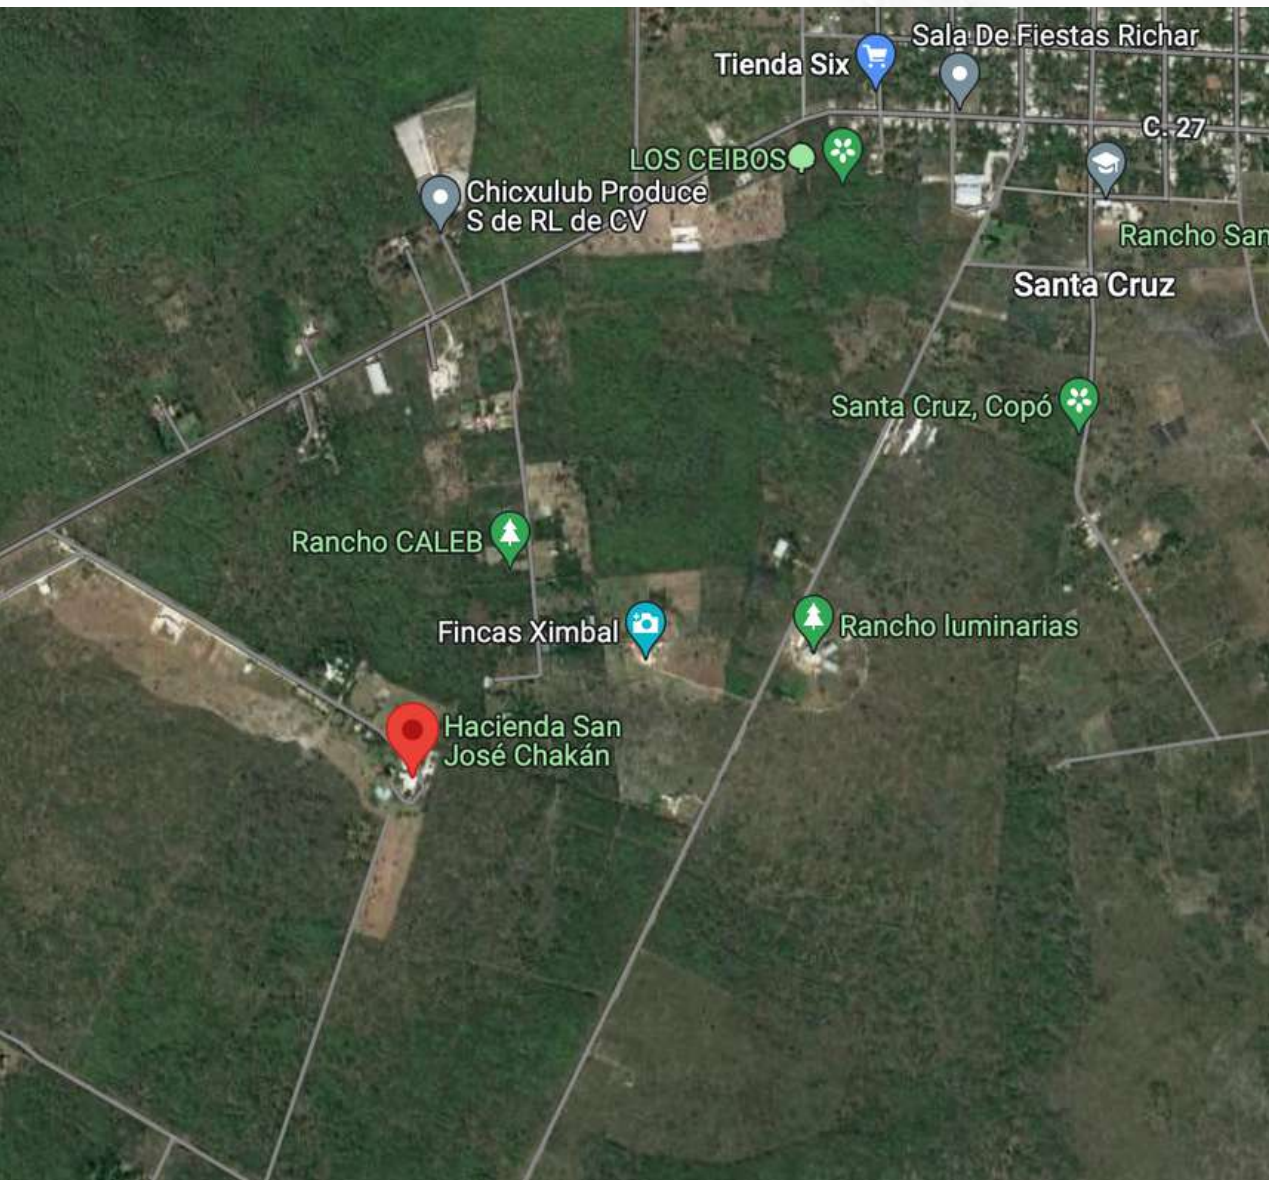

LOCATION

- Only 15 minutes from Puerto Progreso.
- 25 minutes from the commercial area of Mérida.